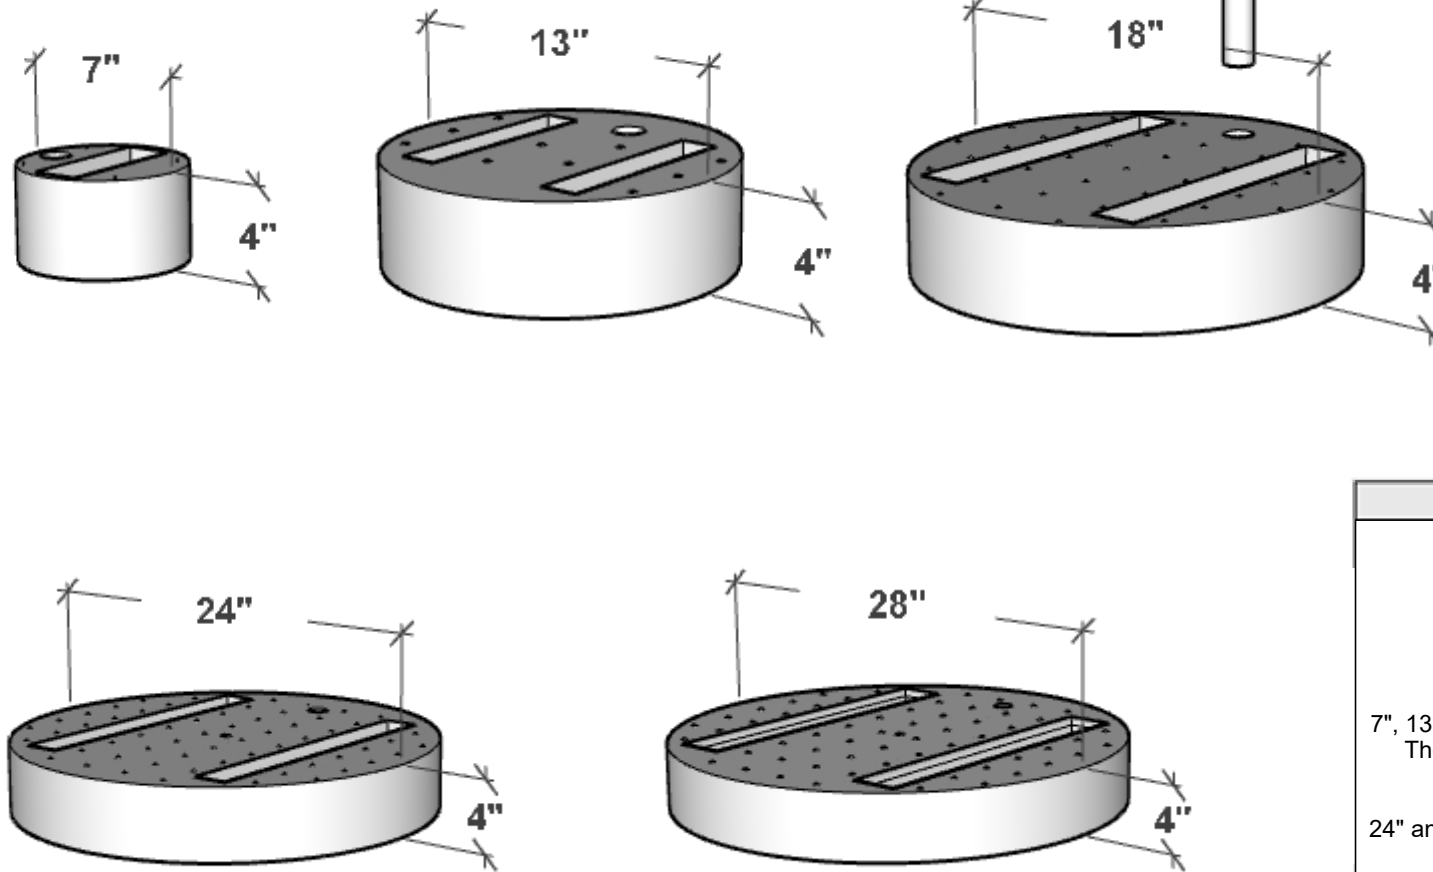

PERSPECTIVE VIEW

Size Options
7" Dia. x 4"H
13" Dia. x 4"H
18" Dia. x 4"H
24" Dia. x 4"H
28" Dia. x 4"H

GENERAL NOTES
<p>All Reservoirs come with PVC Tubes 1-1/4"Dia. x 12"H PVC Fill Tube</p> <p>7", 13" and 18" Do not have Connection Spouts - The fill tubes fit into a hole in the top of the reservoirs.</p> <p>24" and 28" Sizes have a spout connection in the top of the reservoirs.</p> <p>7" Size holds approximately 1 Gallon 13" Size holds approximately 2.5 Gallons 18" Size holds approximately 4.5 Gallons 24" Size holds approximately 6.5 Gallons 28" Size holds approximately 8 Gallons</p>

HOOKS & LATTICE

A CARLSBAD MANUFACTURING COMPANY

1 (800) 896-0978

HooksandLattice.com

PRODUCT DESCRIPTION				SKU				PREPARED FOR		APPROVAL SIGNATURE
ROUND PLANTER WELL RESERVOIR				WW-RX						
DIMENSIONS	MATERIAL	COLOR / FINISH	REP	DB	DATE	REV	ORDER #	PROJECT / SIDEMARK / IF#		APPROVAL DATE
			Cressa	RM	12/2024					